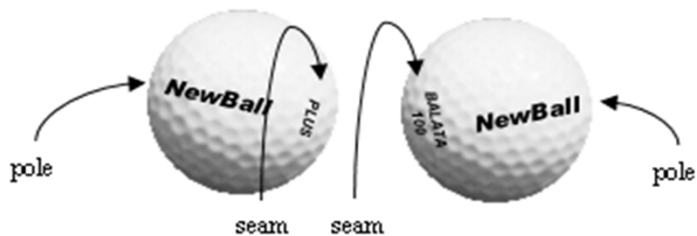

Newball Balata 100 Plus white 3P-SC-2c H-H 440 USA NEWBALL Mfg. Co.
(This ball has pole markings which are the same and two different seam markings.)