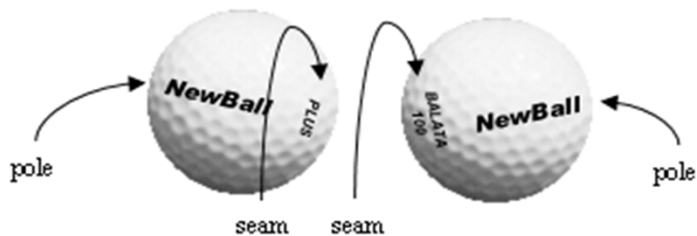

Newball Balata 100 Plus white 3P-SC-2c H-H 440 USA NEWBALL Mfg. Co.
(This ball has pole markings which are the same and two different seam markings.)